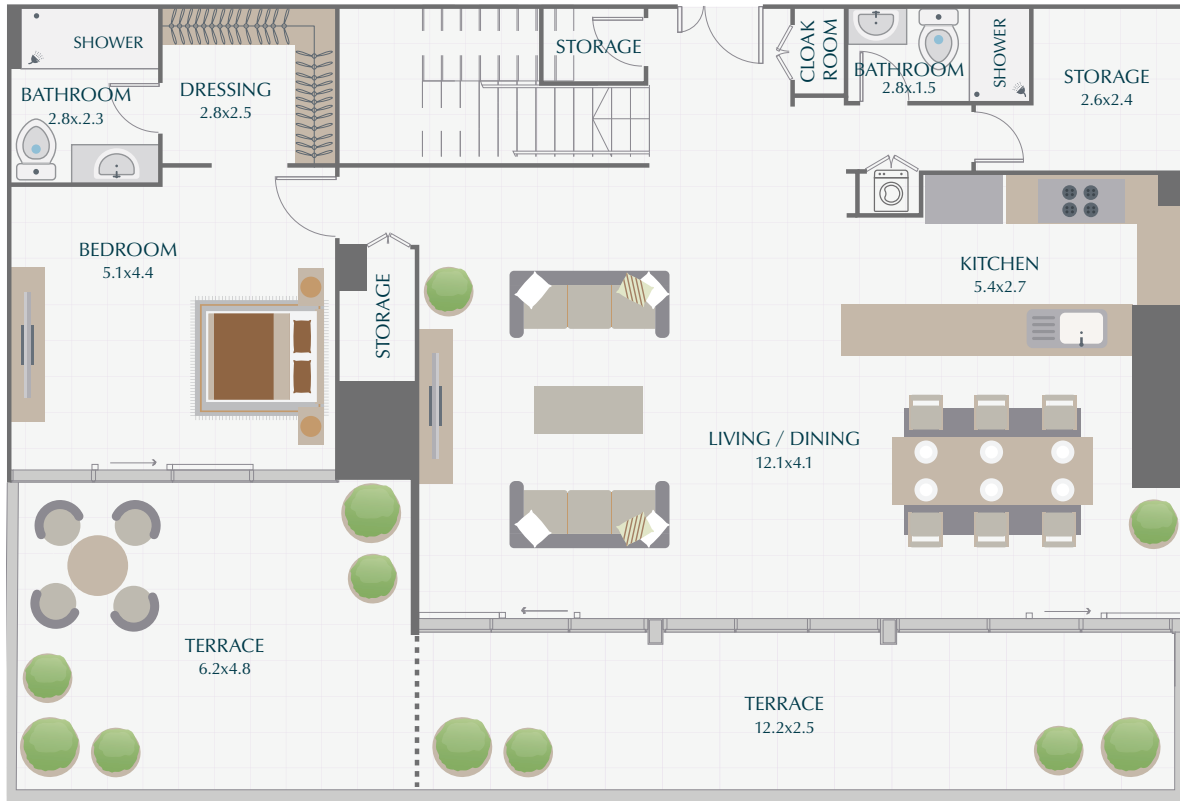

PARK GATE RESIDENCES

LOWER LEVEL

UPPER LEVEL

4BR PODIUM TOWNHOUSE / TYPE 3

SUITE	3,258.24 SQ.FT.	302.70 SQ.M.
TERRACE	851.00 SQ.FT.	79.06 SQ.M.
TOTAL	4,109.24 SQ.FT.	381.76 SQ.M.