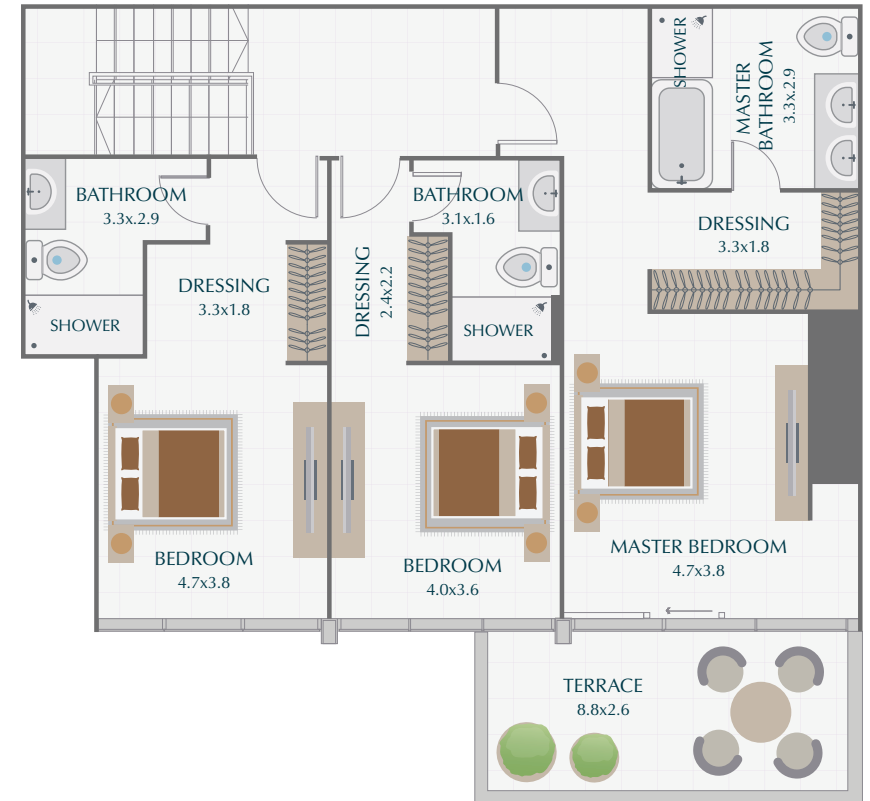

PARK GATE RESIDENCES

LOWER LEVEL

UPPER LEVEL

4BR PODIUM TOWNHOUSE / TYPE 3

SUITE	3,258.24 SQ.FT.	302.70 SQ.M.
TERRACE	851.00 SQ.FT.	79.06 SQ.M.
TOTAL	4,109.24 SQ.FT.	381.76 SQ.M.