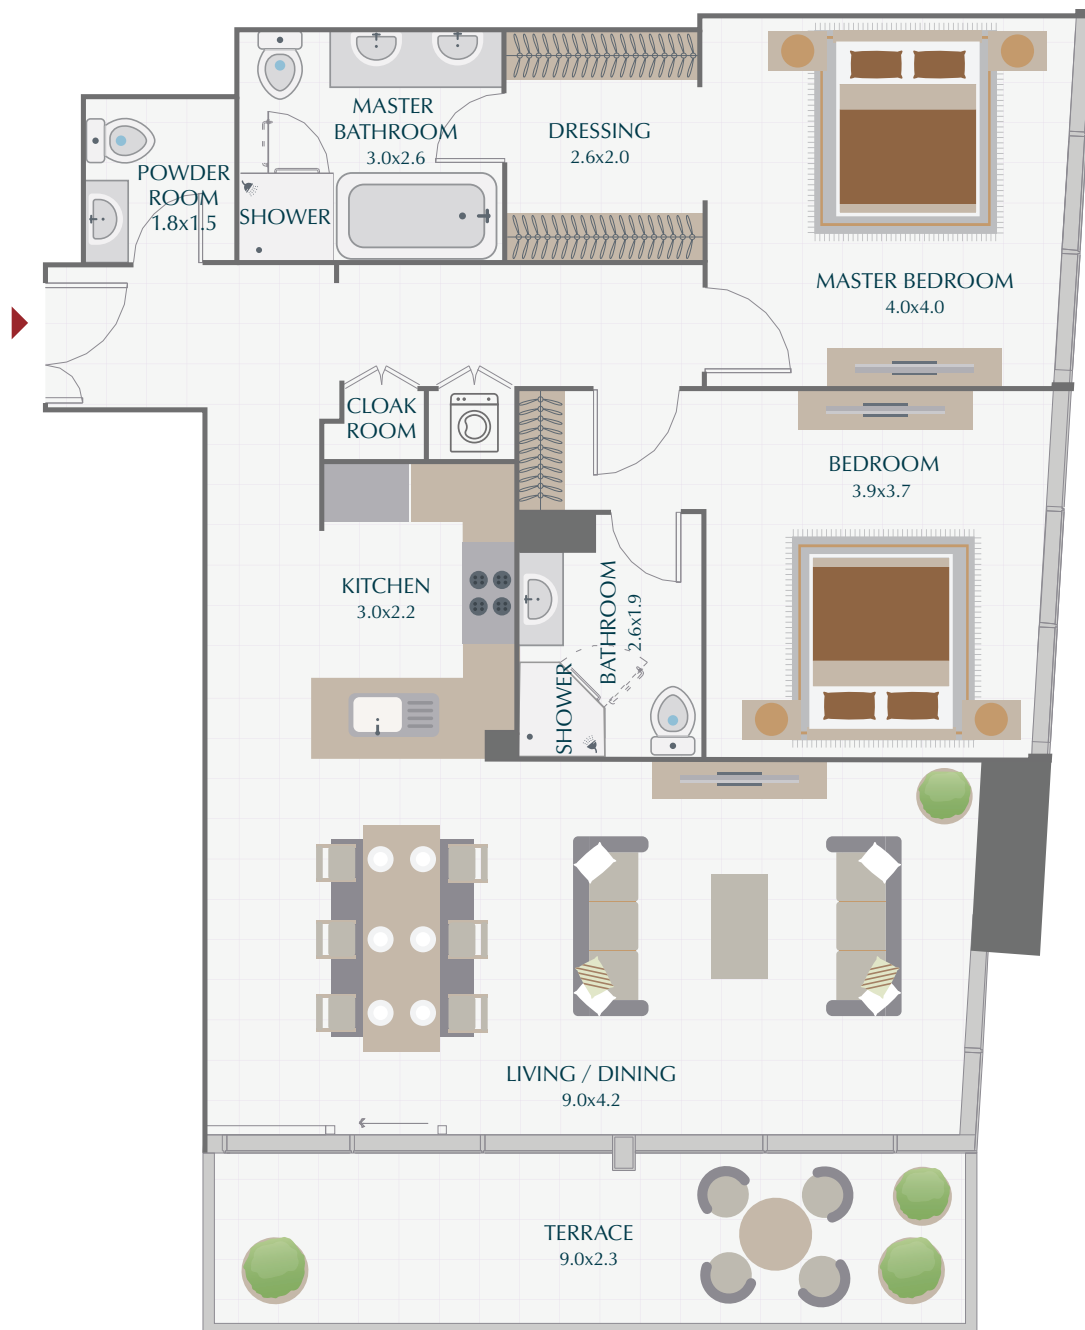

PARK GATE RESIDENCES

2 BR / TYPE 1A

SUITE	1,365.19 SQ.FT.	126.83 SQ.M.
TERRACE	206.88 SQ.FT.	19.22 SQ.M.
TOTAL	1,572.07 SQ.FT.	146.05 SQ.M.