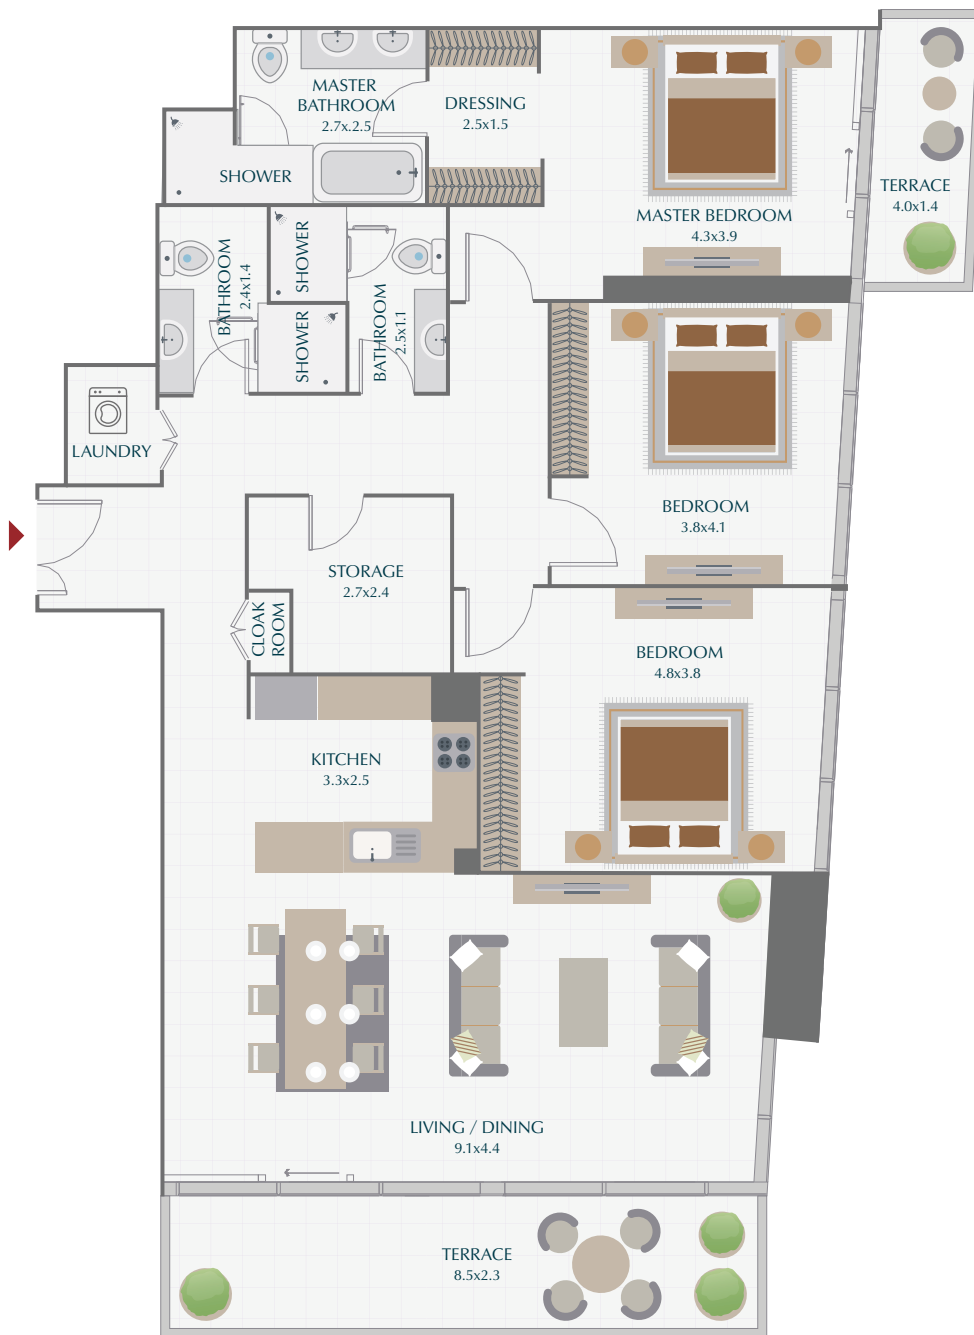

PARK GATE RESIDENCES

3 BR / TYPE 1A

SUITE	1,790.25 SQ.FT.	166.32 SQ.M.
TERRACE	270.71 SQ.FT.	25.15 SQ.M.
TOTAL	2,060.96 SQ.FT.	191.47 SQ.M.