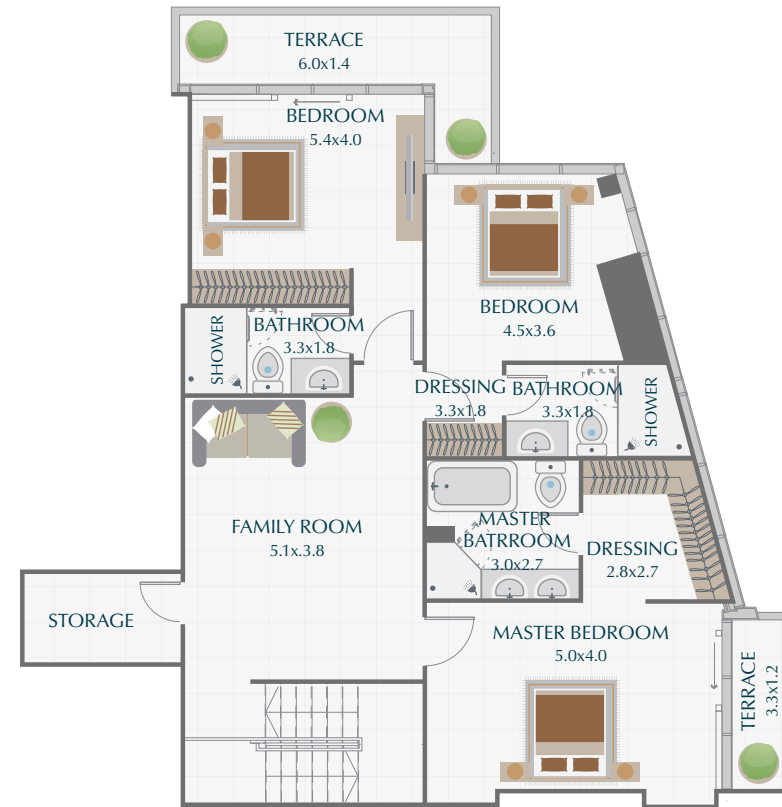

# PARK GATE RESIDENCES

LOWER LEVEL

UPPER LEVEL

## 3BR PODIUM TOWNHOUSE / TYPE 5

SUITE	3,029.83 SQ.FT.	281.48 SQ.M.
TERRACE	961.43 SQ.FT.	89.32 SQ.M.
<b>TOTAL</b>	<b>3,991.26 SQ.FT.</b>	<b>370.80 SQ.M.</b>