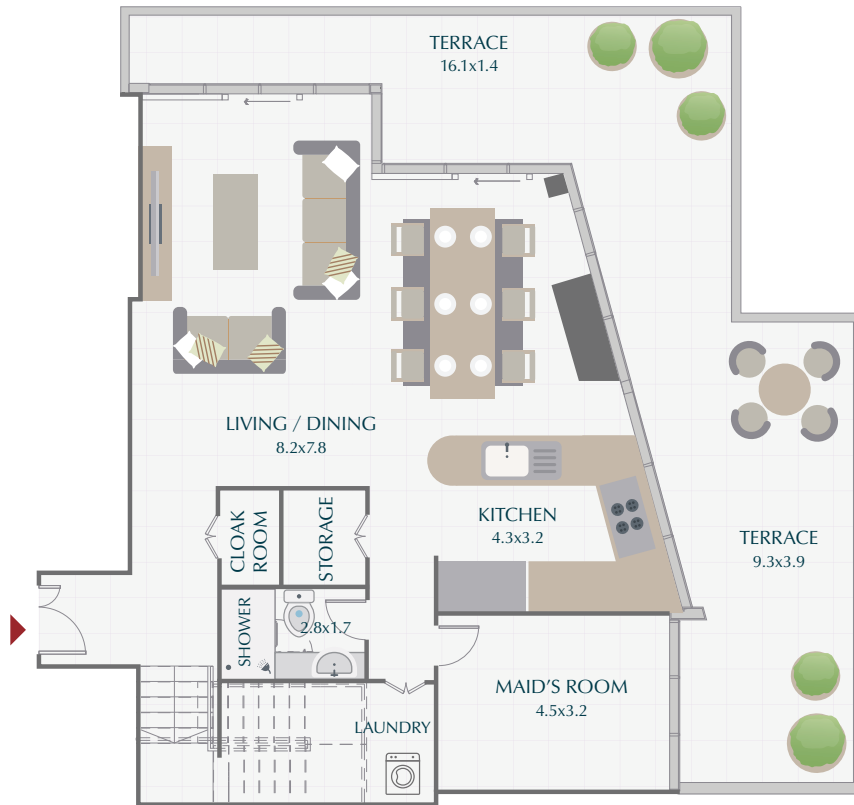

# PARK GATE RESIDENCES

LOWER LEVEL

UPPER LEVEL

## 3BR PODIUM TOWNHOUSE / TYPE 5

SUITE	3,029.83 SQ.FT.	281.48 SQ.M.
TERRACE	961.43 SQ.FT.	89.32 SQ.M.
<b>TOTAL</b>	<b>3,991.26 SQ.FT.</b>	<b>370.80 SQ.M.</b>