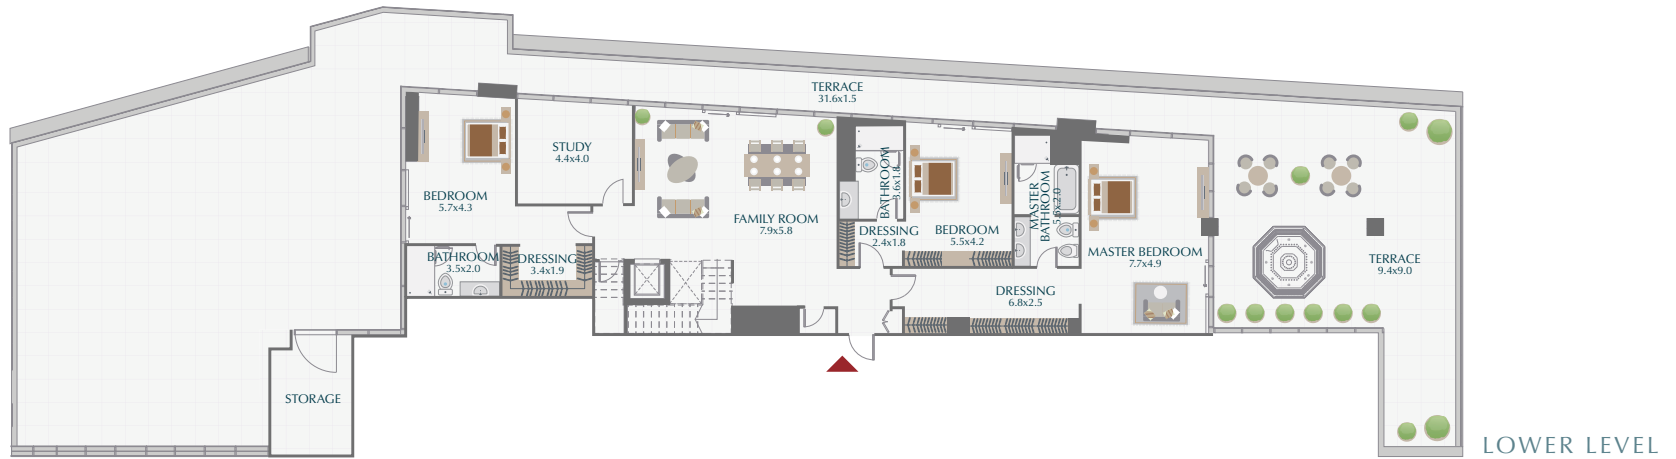

PARK GATE RESIDENCES

4 BR PENTHOUSE

SUITE	5,875.48 SQ.FT.	545.85 SQ.M.
TERRACE	4,996.39 SQ.FT.	464.18 SQ.M.
TOTAL	10,871.87 SQ.FT.	1,010.03 SQ.M.