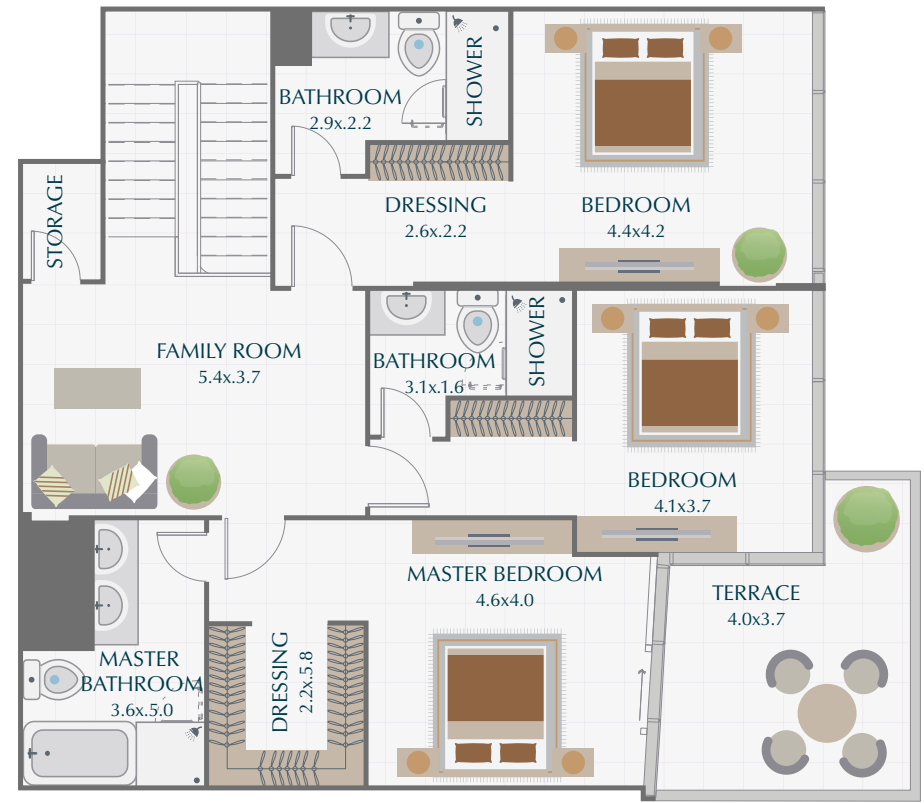

PARK GATE RESIDENCES

LOWER LEVEL

UPPER LEVEL

4BR PODIUM TOWNHOUSE / TYPE 4A

SUITE	3,260.61 SQ.FT.	302.92 SQ.M.
TERRACE	400.85 SQ.FT.	37.24 SQ.M.
TOTAL	3,661.46 SQ.FT.	340.16 SQ.M.