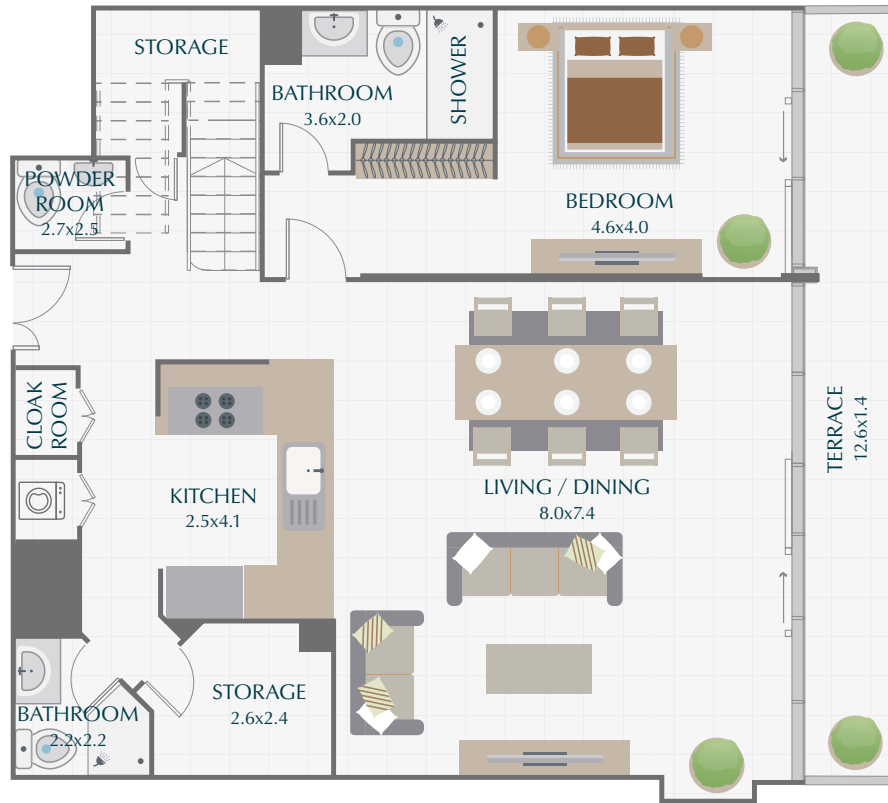

PARK GATE RESIDENCES

LOWER LEVEL

UPPER LEVEL

4BR PODIUM TOWNHOUSE / TYPE 4A

SUITE	3,260.61 SQ.FT.	302.92 SQ.M.
TERRACE	400.85 SQ.FT.	37.24 SQ.M.
TOTAL	3,661.46 SQ.FT.	340.16 SQ.M.