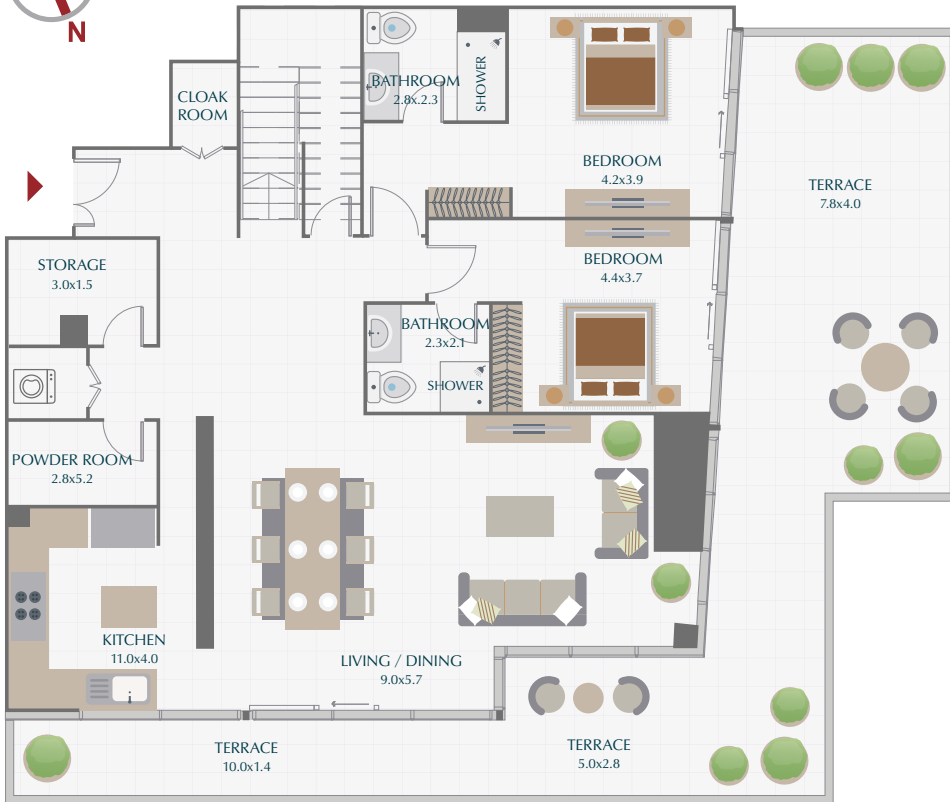

# PARK GATE RESIDENCES

LOWER LEVEL

UPPER LEVEL

## 5BR PODIUM TOWNHOUSE / TYPE 1

SUITE	3,419.00 SQ.FT.	317.64 SQ.M.
TERRACE	943.00 SQ.FT.	87.61 SQ.M.
<b>TOTAL</b>	<b>4,362.00 SQ.FT.</b>	<b>405.25 SQ.M.</b>