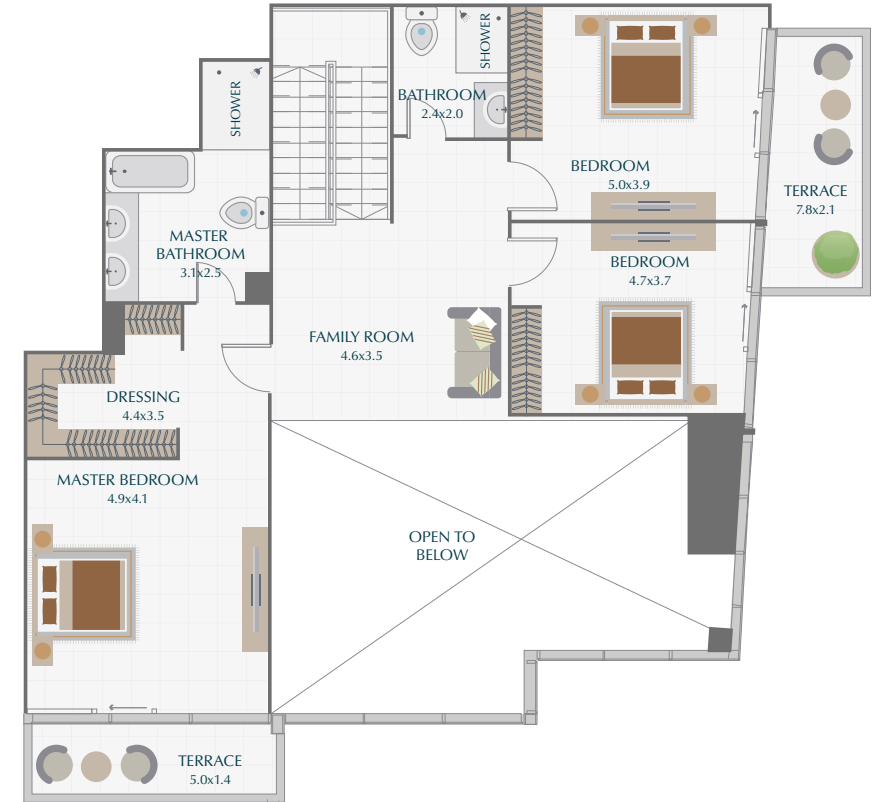

# PARK GATE RESIDENCES

LOWER LEVEL

UPPER LEVEL

## 5BR PODIUM TOWNHOUSE / TYPE 1

SUITE	3,419.00 SQ.FT.	317.64 SQ.M.
TERRACE	943.00 SQ.FT.	87.61 SQ.M.
<b>TOTAL</b>	<b>4,362.00 SQ.FT.</b>	<b>405.25 SQ.M.</b>