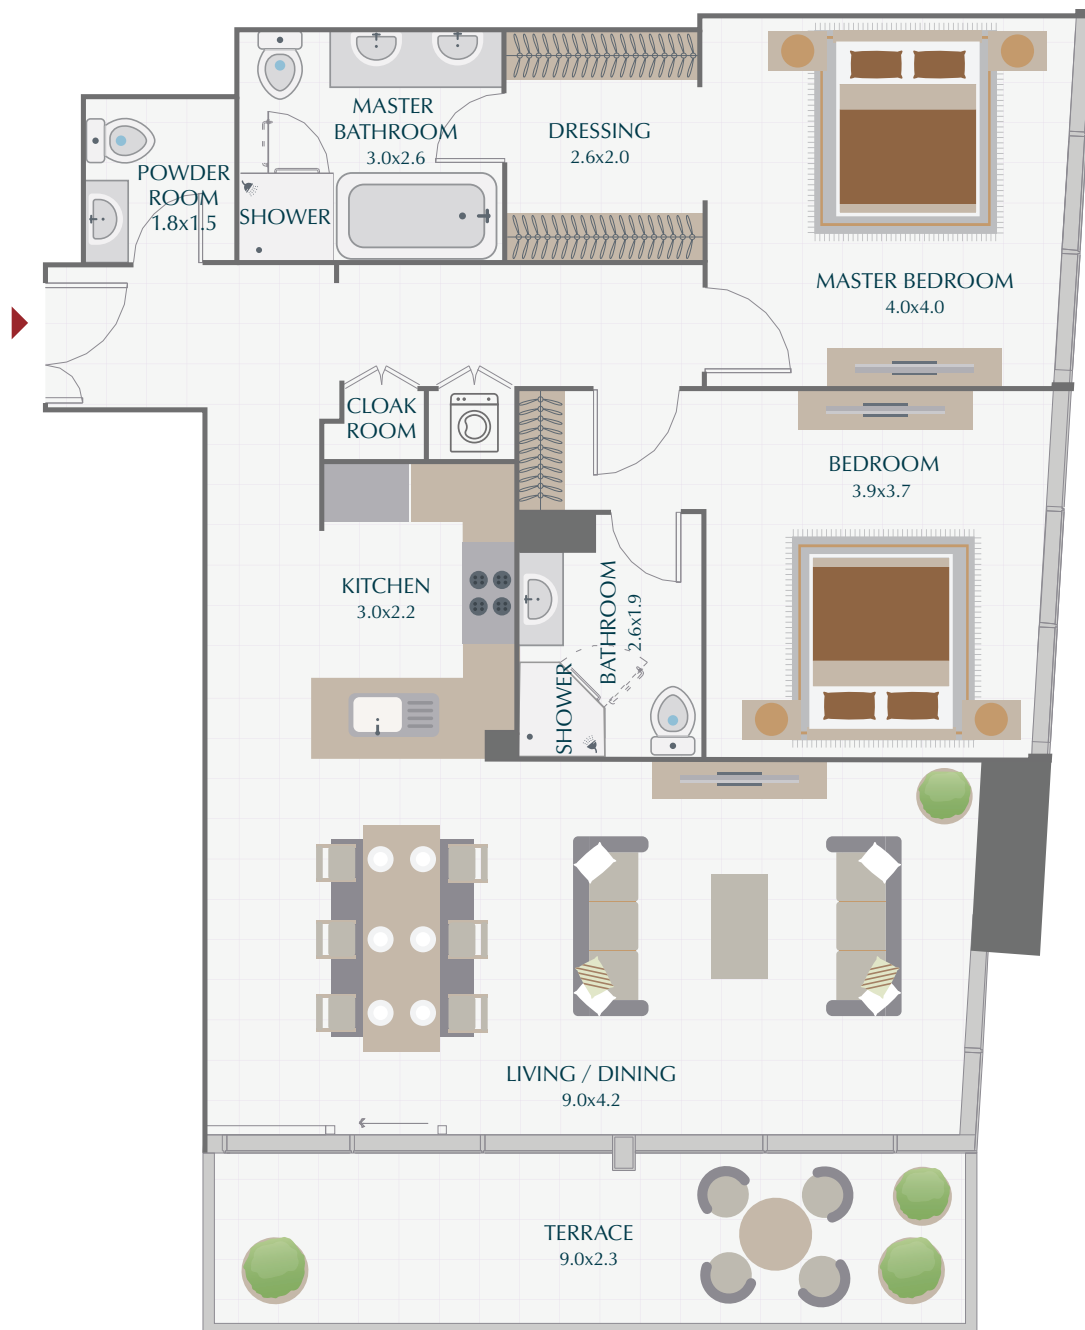

## 2 BR / TYPE 1A

SUITE	1,365.19 SQ.FT.	126.83 SQ.M.
TERRACE	206.88 SQ.FT.	19.22 SQ.M.
<b>TOTAL</b>	<b>1,572.07 SQ.FT.</b>	<b>146.05 SQ.M.</b>