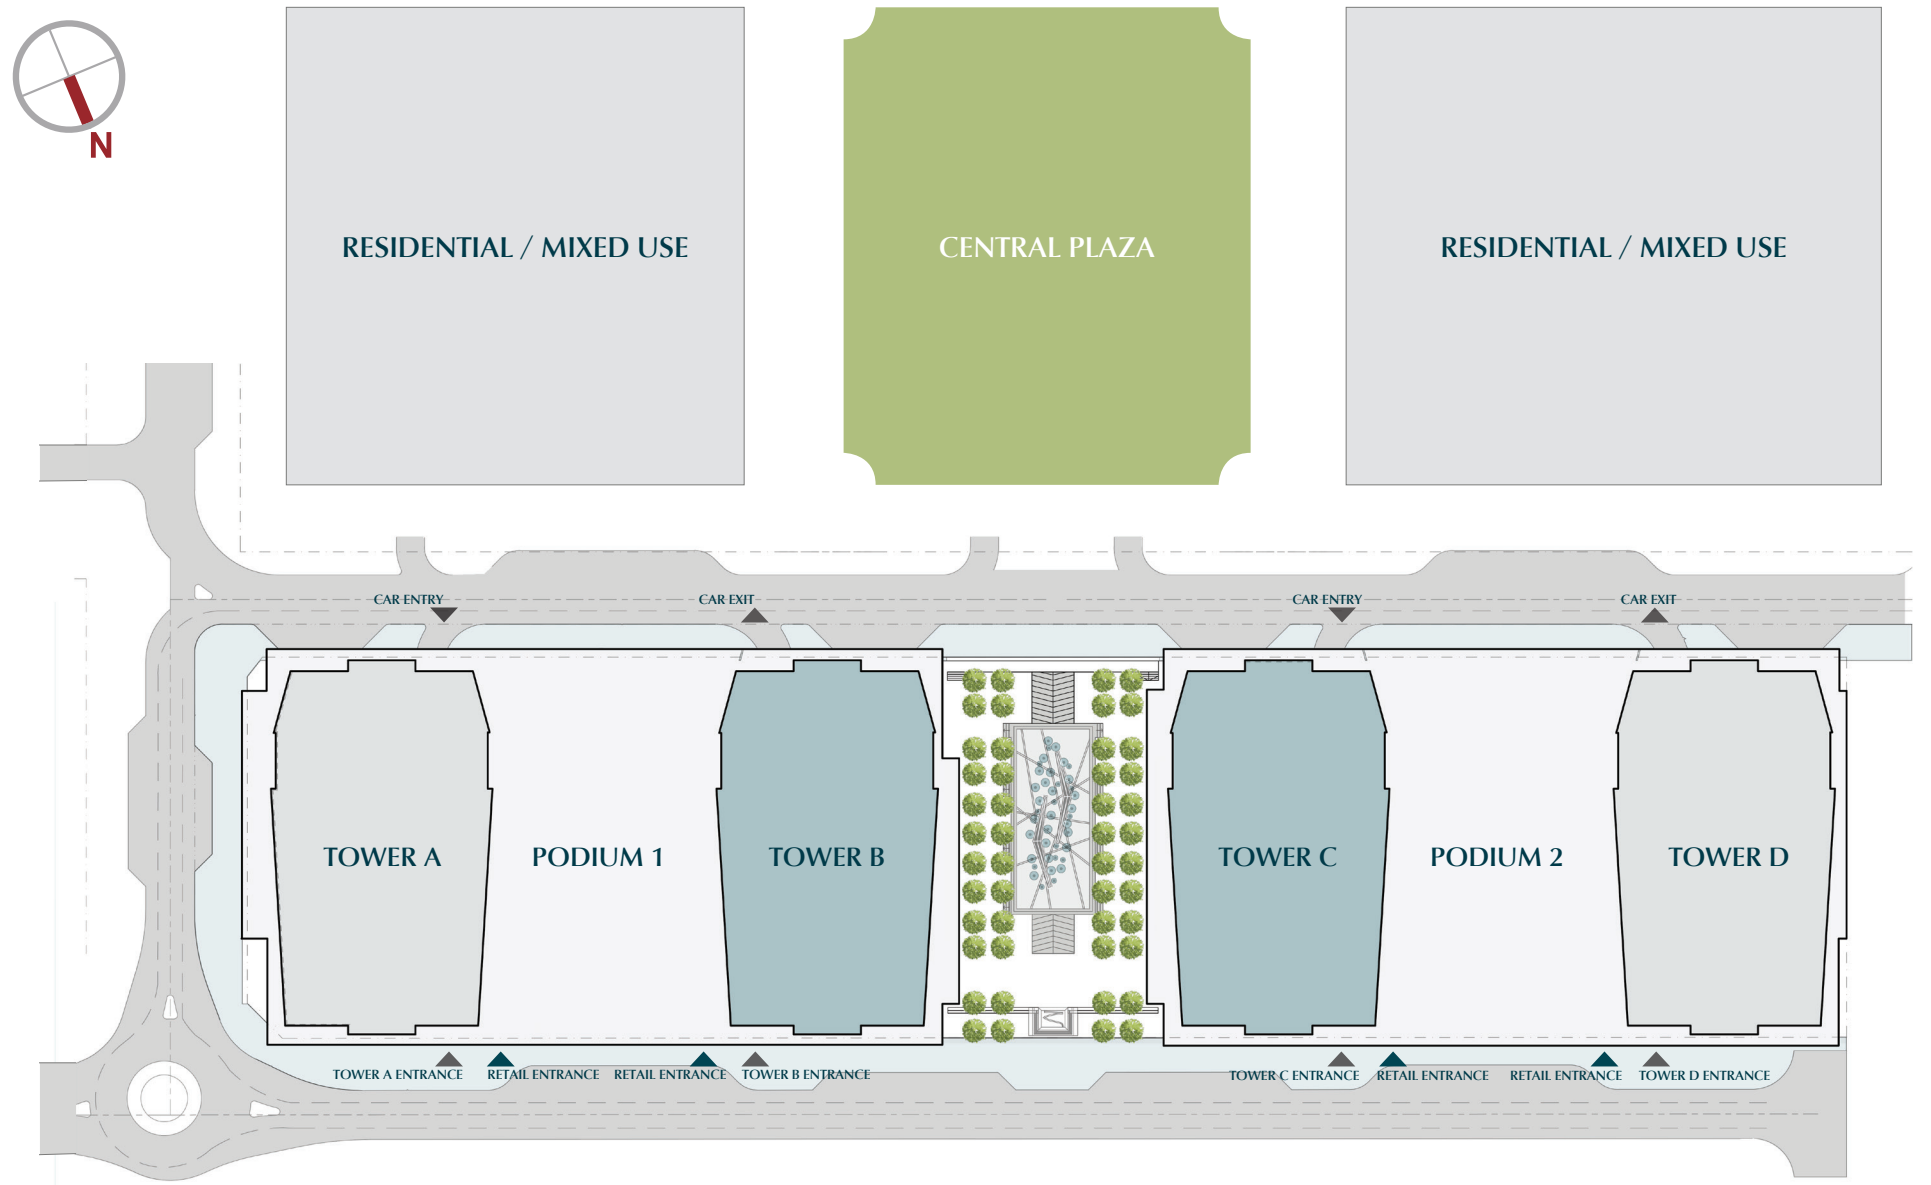

# PROJECT OVERVIEW

ZABEEL PARK GATE ONE  
ENTRANCE