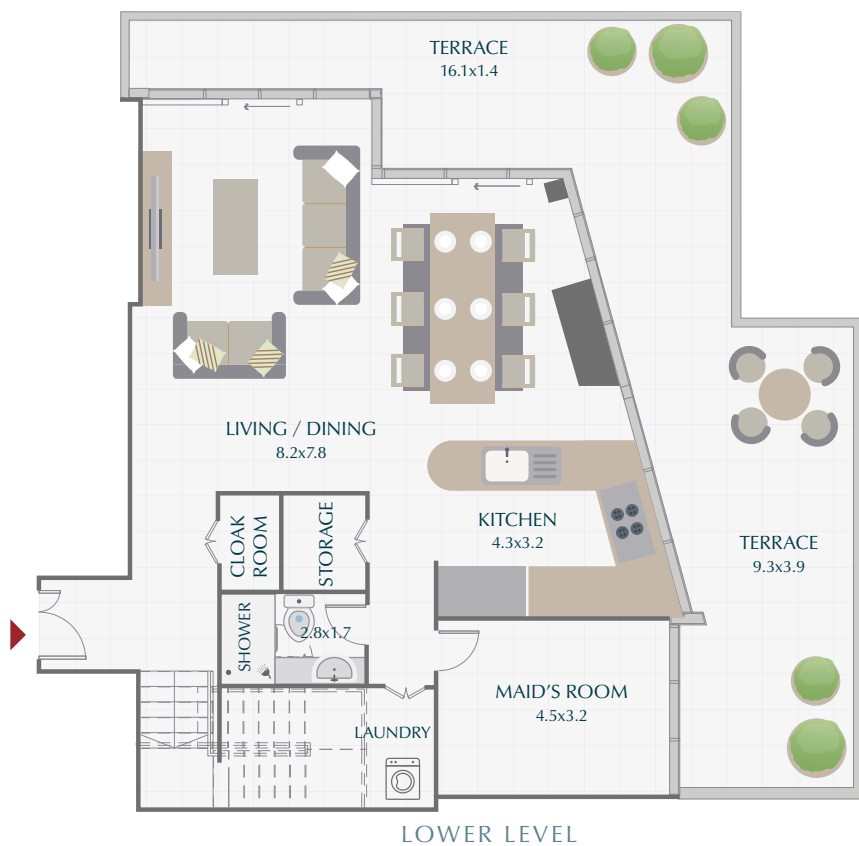

PARK GATE RESIDENCES

3BR PODIUM TOWNHOUSE / TYPE 5

SUITE	3,029.83 SQ.FT.	281.48 SQ.M.
TERRACE	961.43 SQ.FT.	89.32 SQ.M.
TOTAL	3,991.26 SQ.FT.	370.80 SQ.M.