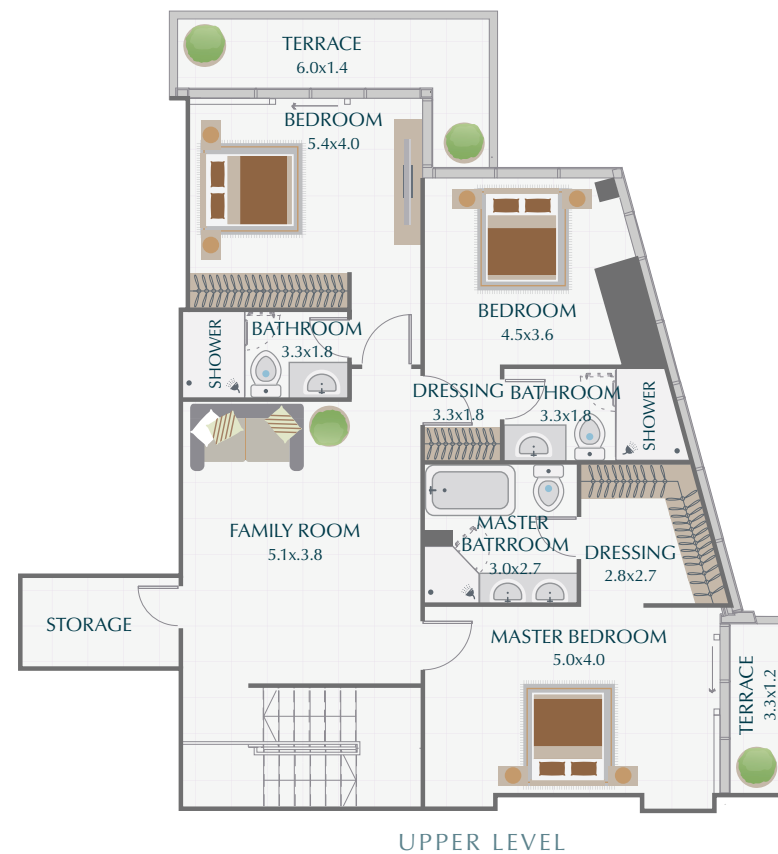

PARK GATE RESIDENCES

3BR PODIUM TOWNHOUSE / TYPE 5

SUITE	3,029.83 SQ.FT.	281.48 SQ.M.
TERRACE	961.43 SQ.FT.	89.32 SQ.M.
TOTAL	3,991.26 SQ.FT.	370.80 SQ.M.