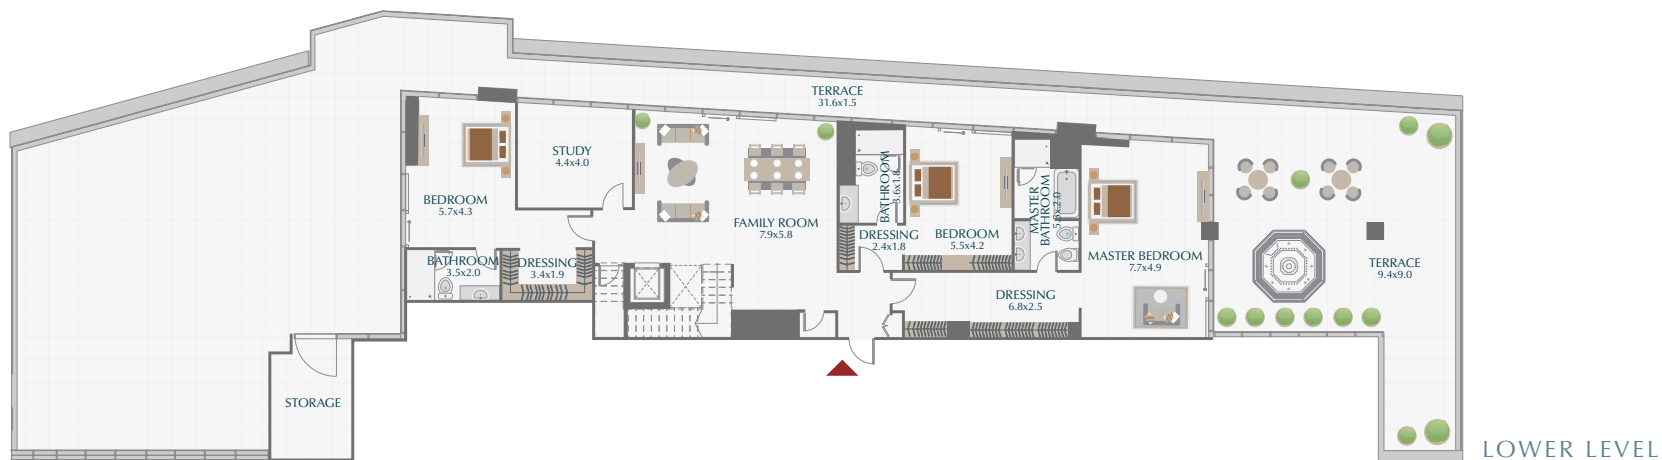

PARK GATE RESIDENCES

4 BR PENTHOUSE

SUITE	5,875.48 SQ.FT.	545.85 SQ.M.
TERRACE	4,996.39 SQ.FT.	464.18 SQ.M.
TOTAL	10,871.87 SQ.FT.	1,010.03 SQ.M.