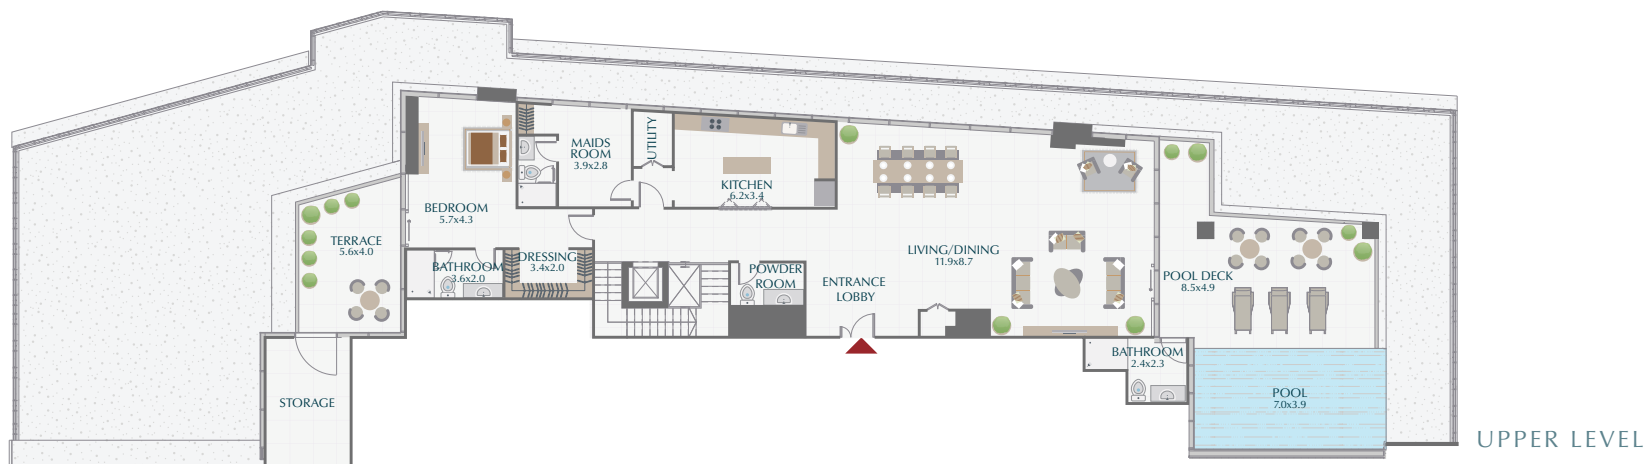

PARK GATE RESIDENCES

4 BR PENTHOUSE

SUITE	5,875.48 SQ.FT.	545.85 SQ.M.
TERRACE	4,996.39 SQ.FT.	464.18 SQ.M.
TOTAL	10,871.87 SQ.FT.	1,010.03 SQ.M.